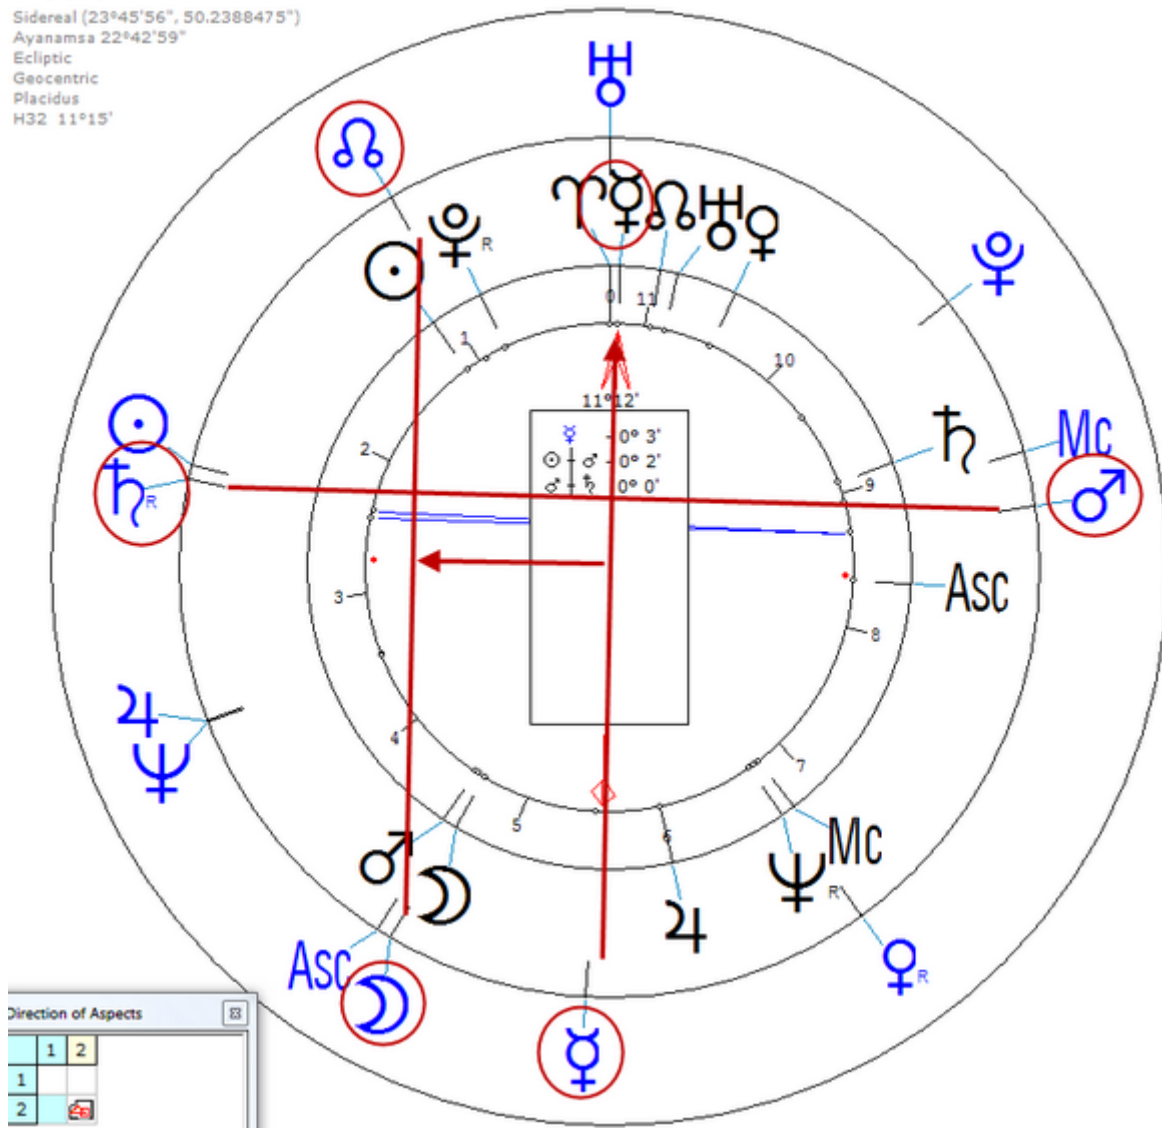

Mishima, Yukio

14 January 1925 at 21:00 (= 9:00 PM)Tokyo, Japan, 35n42, 139e46
Japanese writer whose prolific output includes novels, short stories, plays
and essays.

<https://www.astro.com/astro-databank/Mishima,_Yukio>

Death by Suicide 25 November 1970 in Tokyo, Japan(Ritual suicide, age
45)

Lunar Return (Harmonic 32)

Lunar ☾/♋ = Lunar ♂/♏ = Lunar ♀ = ♀ n

Mishima, Yukio

14 January 1925 Wed 21:00 (GMT+9) 35n42 139e46
Tokyo, Japan

Sidereal (23°45'56", 50.2388475°)
Ayanamsa 22°42'59"
Ecliptic
Geocentric
Placidus
H32 11°15'